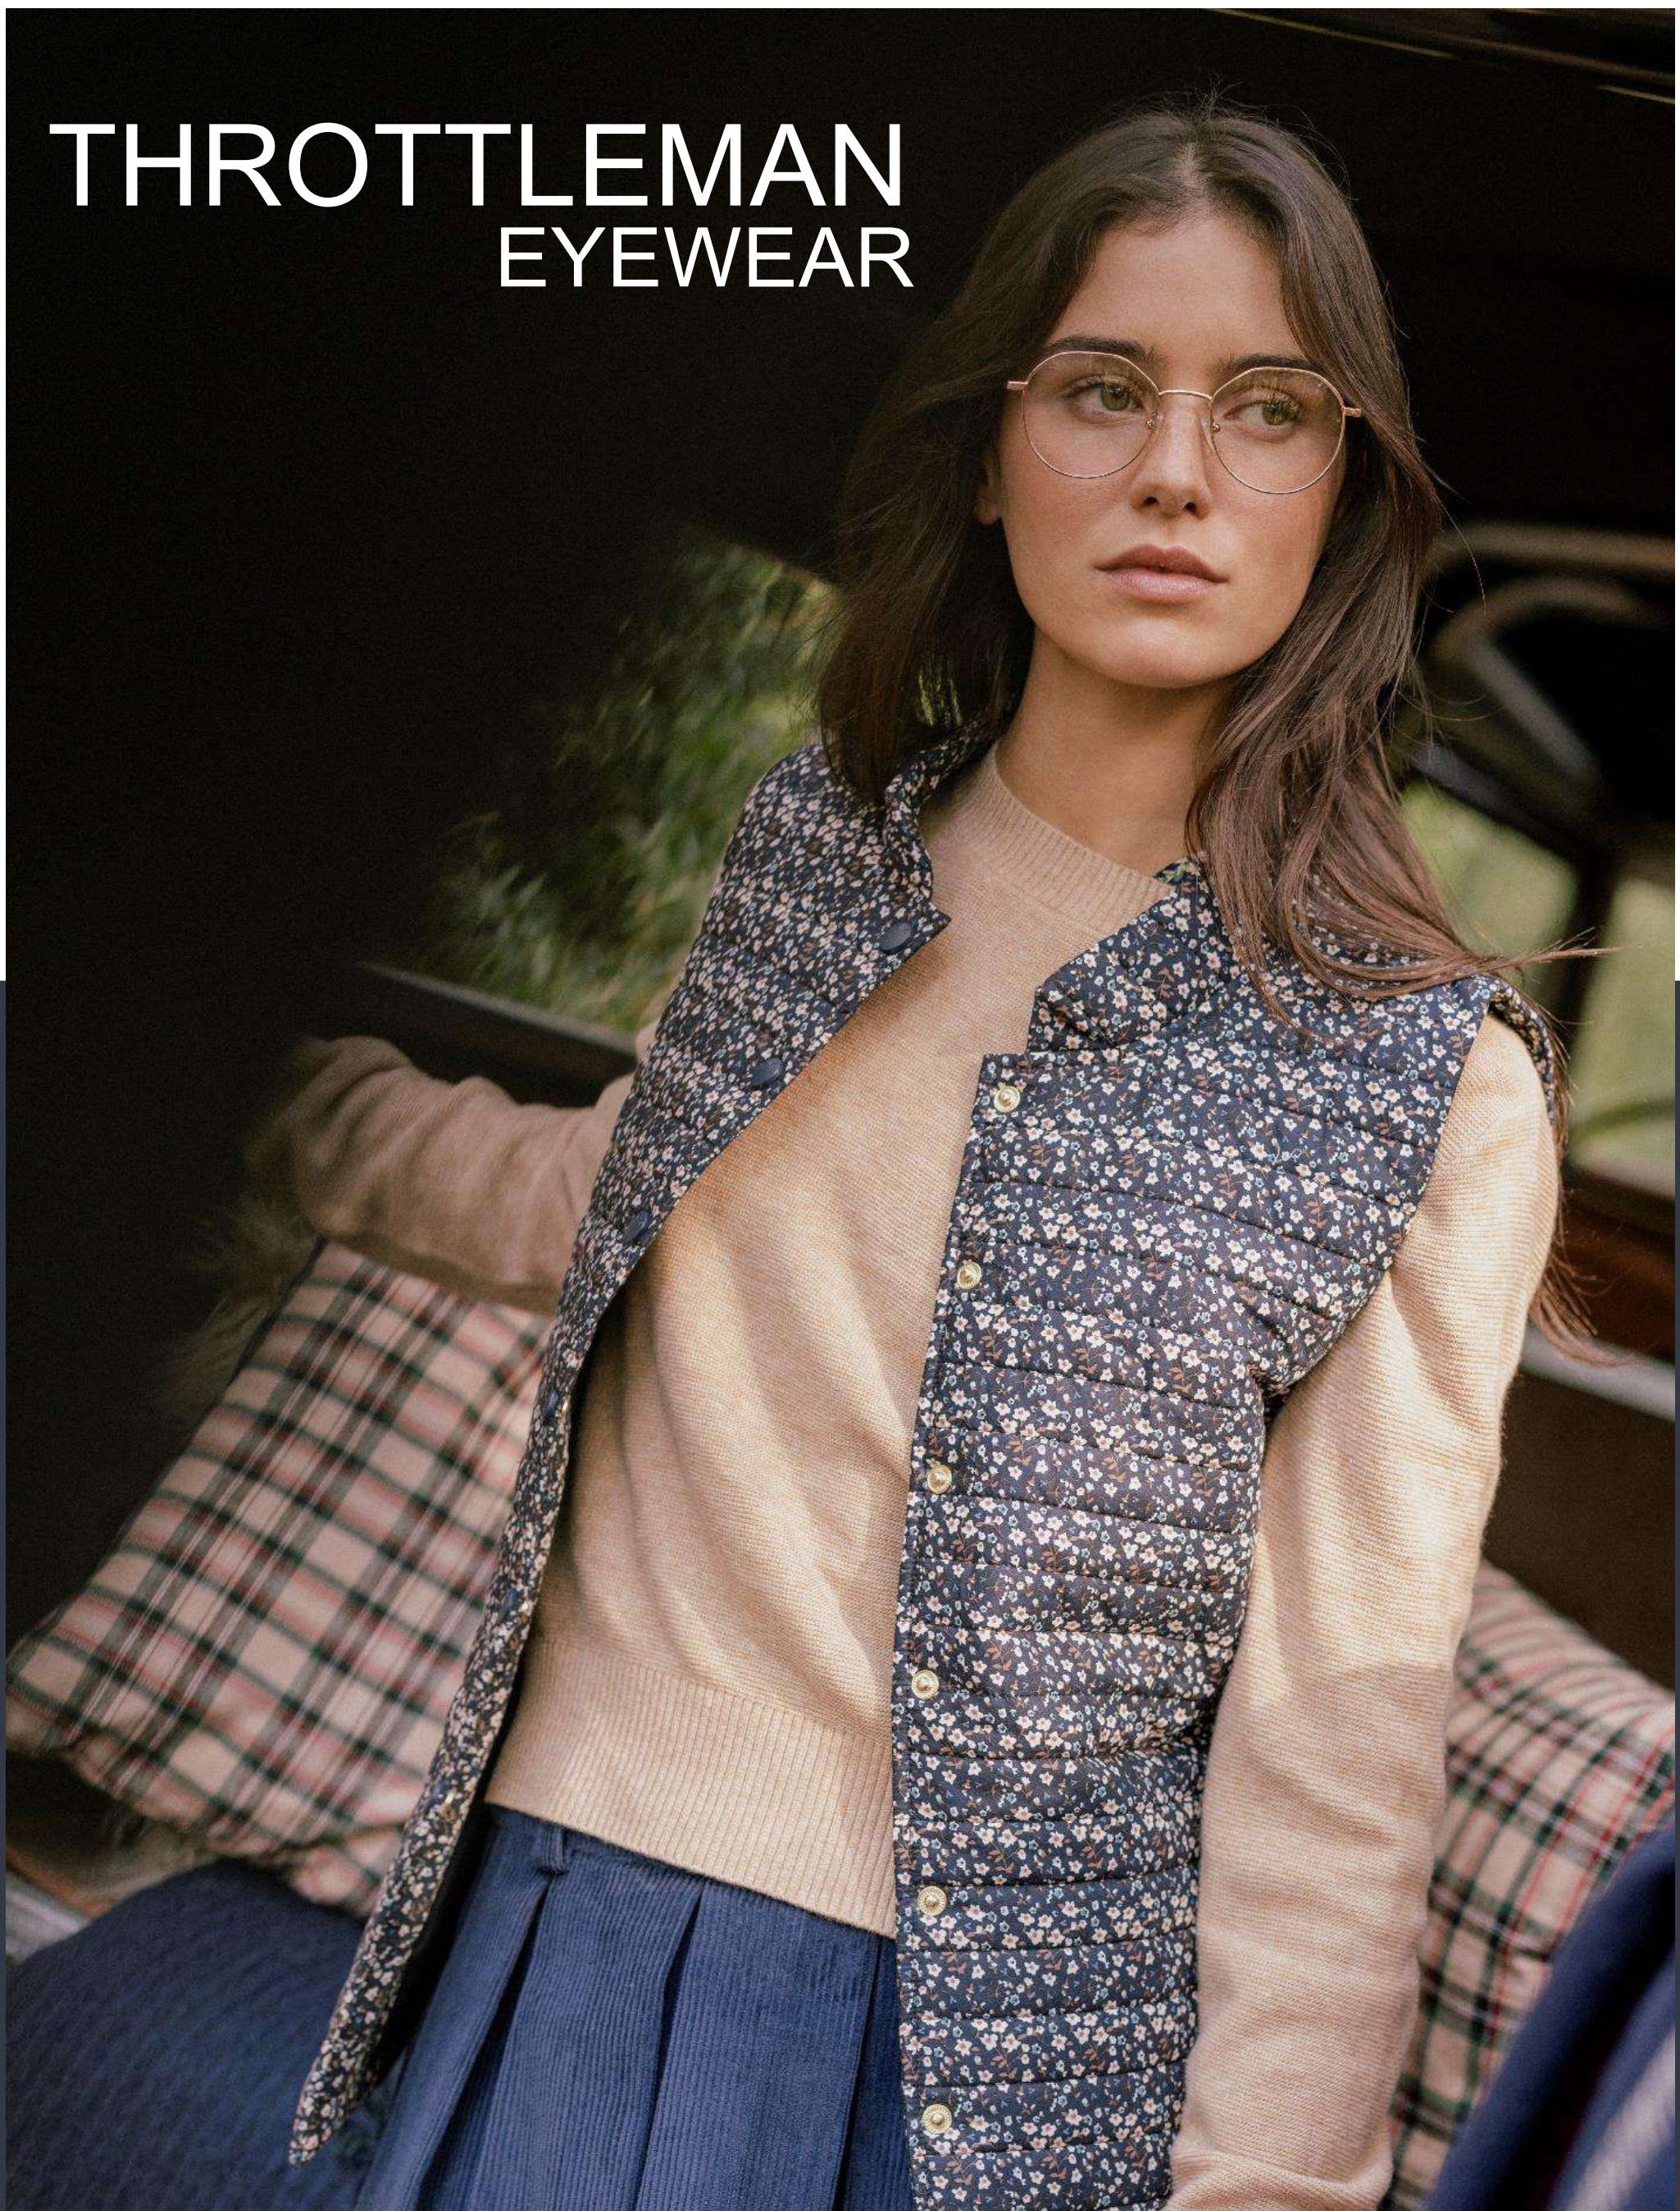

THROTTLEMAN EYEWEAR

**Eyewear
Collection**

20

24

THROTTLEMAN
EYEWEAR

FRAMES

TT173

53 18 140